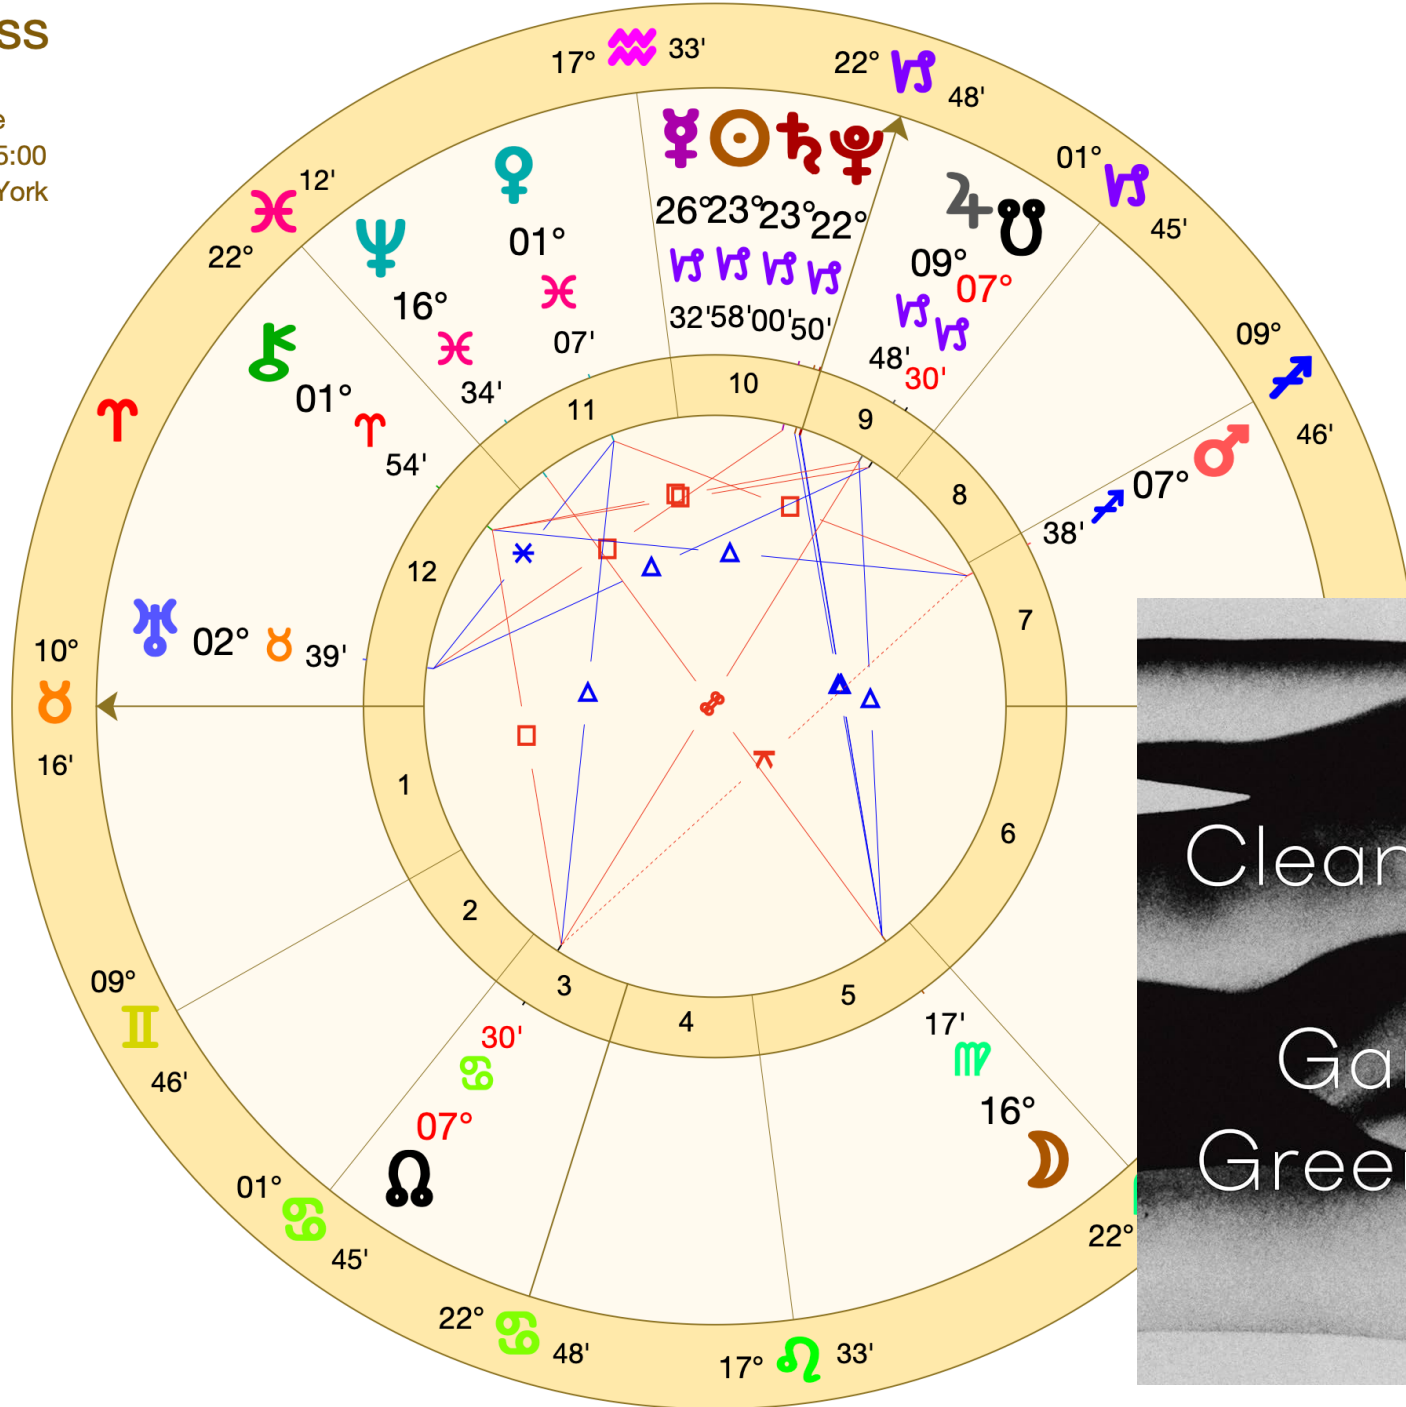

Emily St. John Mandel
Station Eleven: A novel

[#kindlequotes](#)

▪ January 16, 1995

Saturn 09° Pisces 28'

- "Star Trek: Voyager" follows the adventures of the Starfleet vessel USS Voyager as it attempts to return home to the Alpha Quadrant after being stranded in the Delta Quadrant on the far side of the Milky Way galaxy, more than 70,000 light-years from Earth.

A Venn diagram with two overlapping circles. The left circle is purple and contains the text 'Traditional Astrology' and '2000 BCE - 1700 CE'. The right circle is olive green and contains the text 'Modern Depth Archetypal Psychological Soul Astrology' and '1700* CE - present'. The overlapping area in the center is a lighter yellowish-green and contains the Japanese character 'ち'.

**Traditional
Astrology**

2000 BCE - 1700 CE

ち

**Modern
Depth
Archetypal
Psychological
Soul
Astrology**

1700* CE - present

Cleanness

Event

Jan 14 2020, Tue

12:00 PM EST +5:00

New York, New York

Geocentric

Tropical

Placidus

Cleanness

Garth
Greenwell

Our idea of time as a
continuity in an
eternal straight line
has crippled our
consciousness
cruelly.